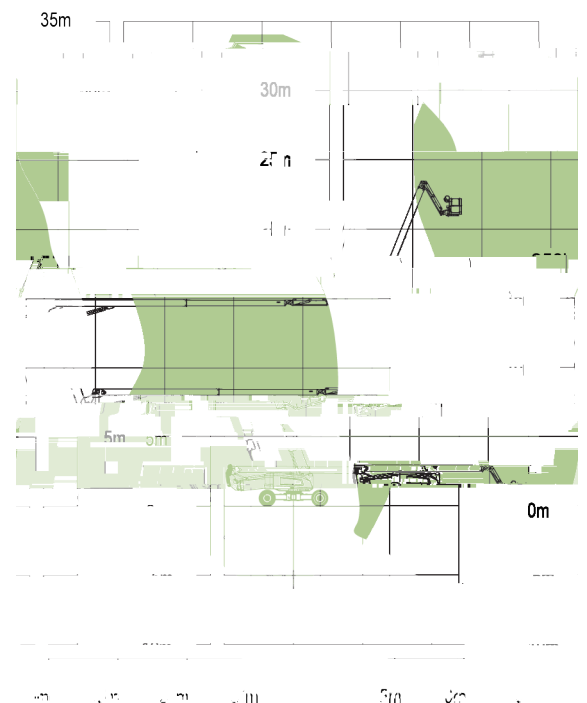

4.3

AC

ZA32J	
	34.04m
	32.04m
	21.15m
	14.47m
	12.75m
	2.484m
	2.89m
	2.44m
	0.91m
	3.81m
	0.42m
	250kg
	5.2km/h
	45%
	0.2m
	:4.79/ :2.1
	:8.13/ :5.6
	360°
	±90°
	0.19m
	5°
	12.5m/s
	WP2.3
	150L
	12V
	12V
	300L
	200L
	19800kg